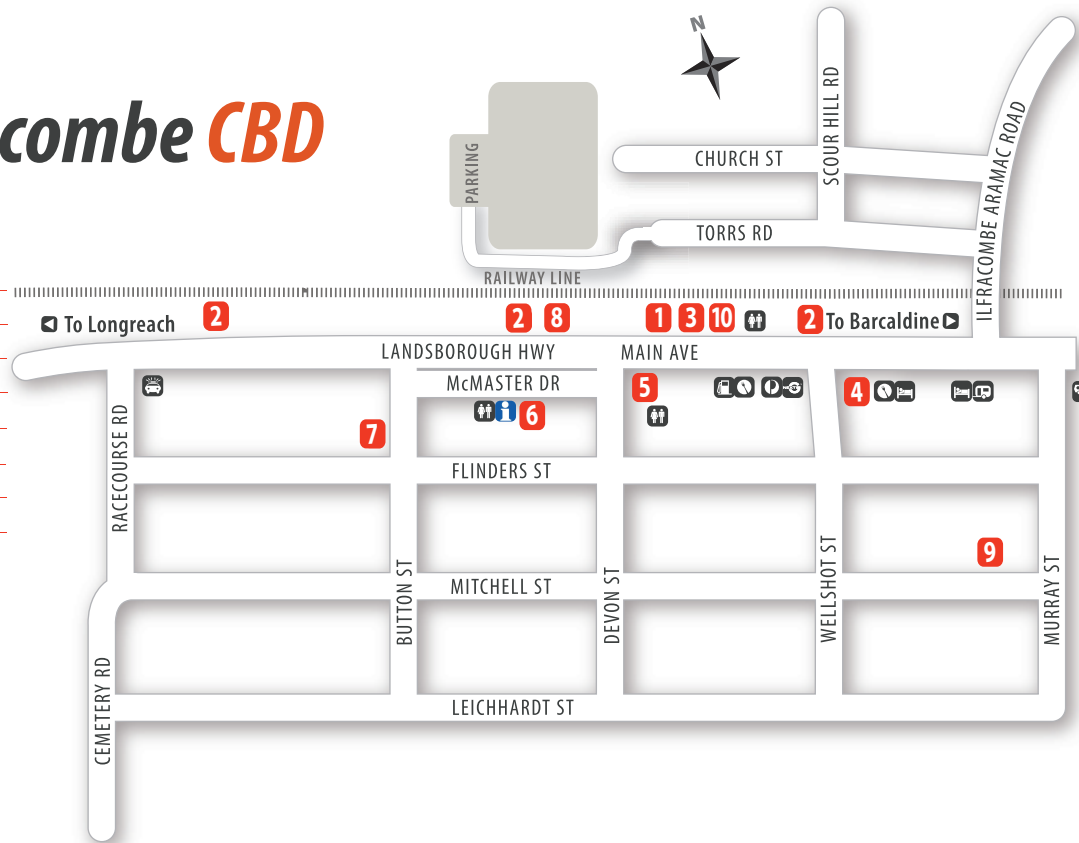

Ilfracombe CBD

Points of interest

- Oakhampton Cottage
- Ma hinery Mile
- 3** Romani Hall
- 4** Wellshot Hotel
- 5** Swimming Pool & Spa
- 6** Wellshot Centre
- 7** Hilton's Bottle Display
- 8** Jackson Collection
- 9** Langenbaker House

Legend

- Toilets
- Post Office
- Caravan Park
- Mobile Home Waste Dump Point
- Fuel
- Meals
- Accommodation
- Next G
- Police Station
- Information Centre

Map © Action Graphics 2010