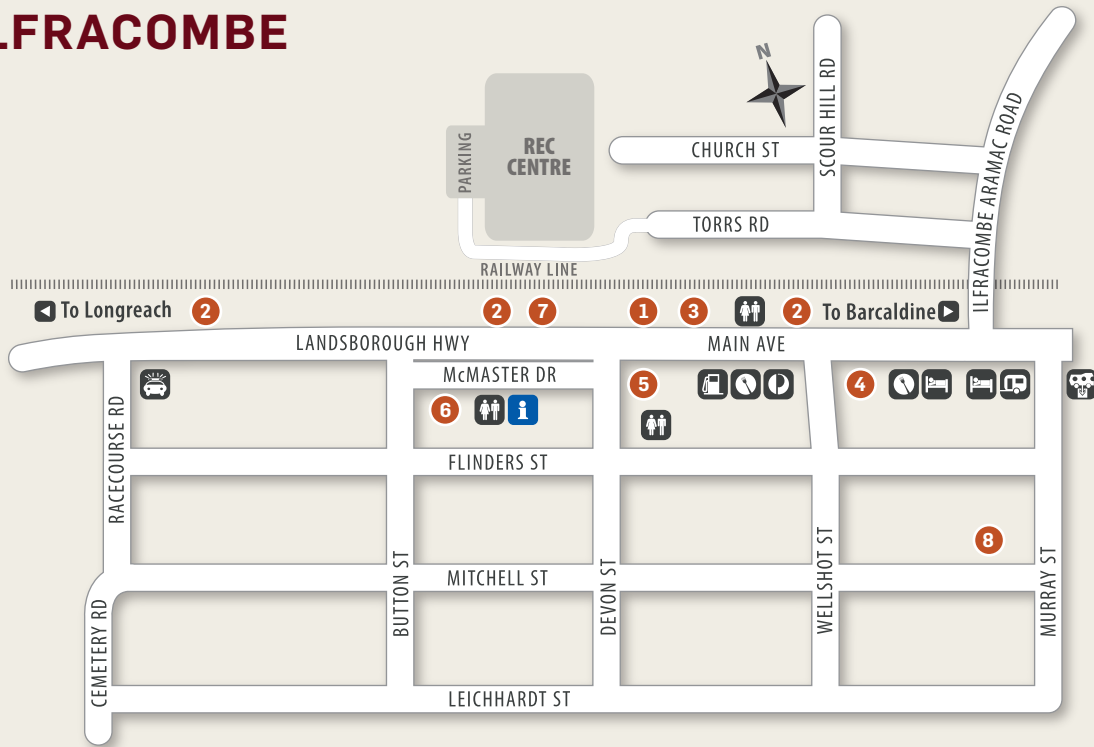

ILFRACOMBE

1 Oakhampton Cottage

5 Swimming Pool & Spa

2 Machinery Mile

6 Wellshot Centre

3 Romani Hall

7 Jackson Collection

4 Wellshot Hotel

8 Langenbaker House

Toilets

Fuel

Picnic Area

Post Office

Police

Clean Water

Caravan Park

Hospital

Dump Point

Camping

General Store

Information

Accommodation

Meals